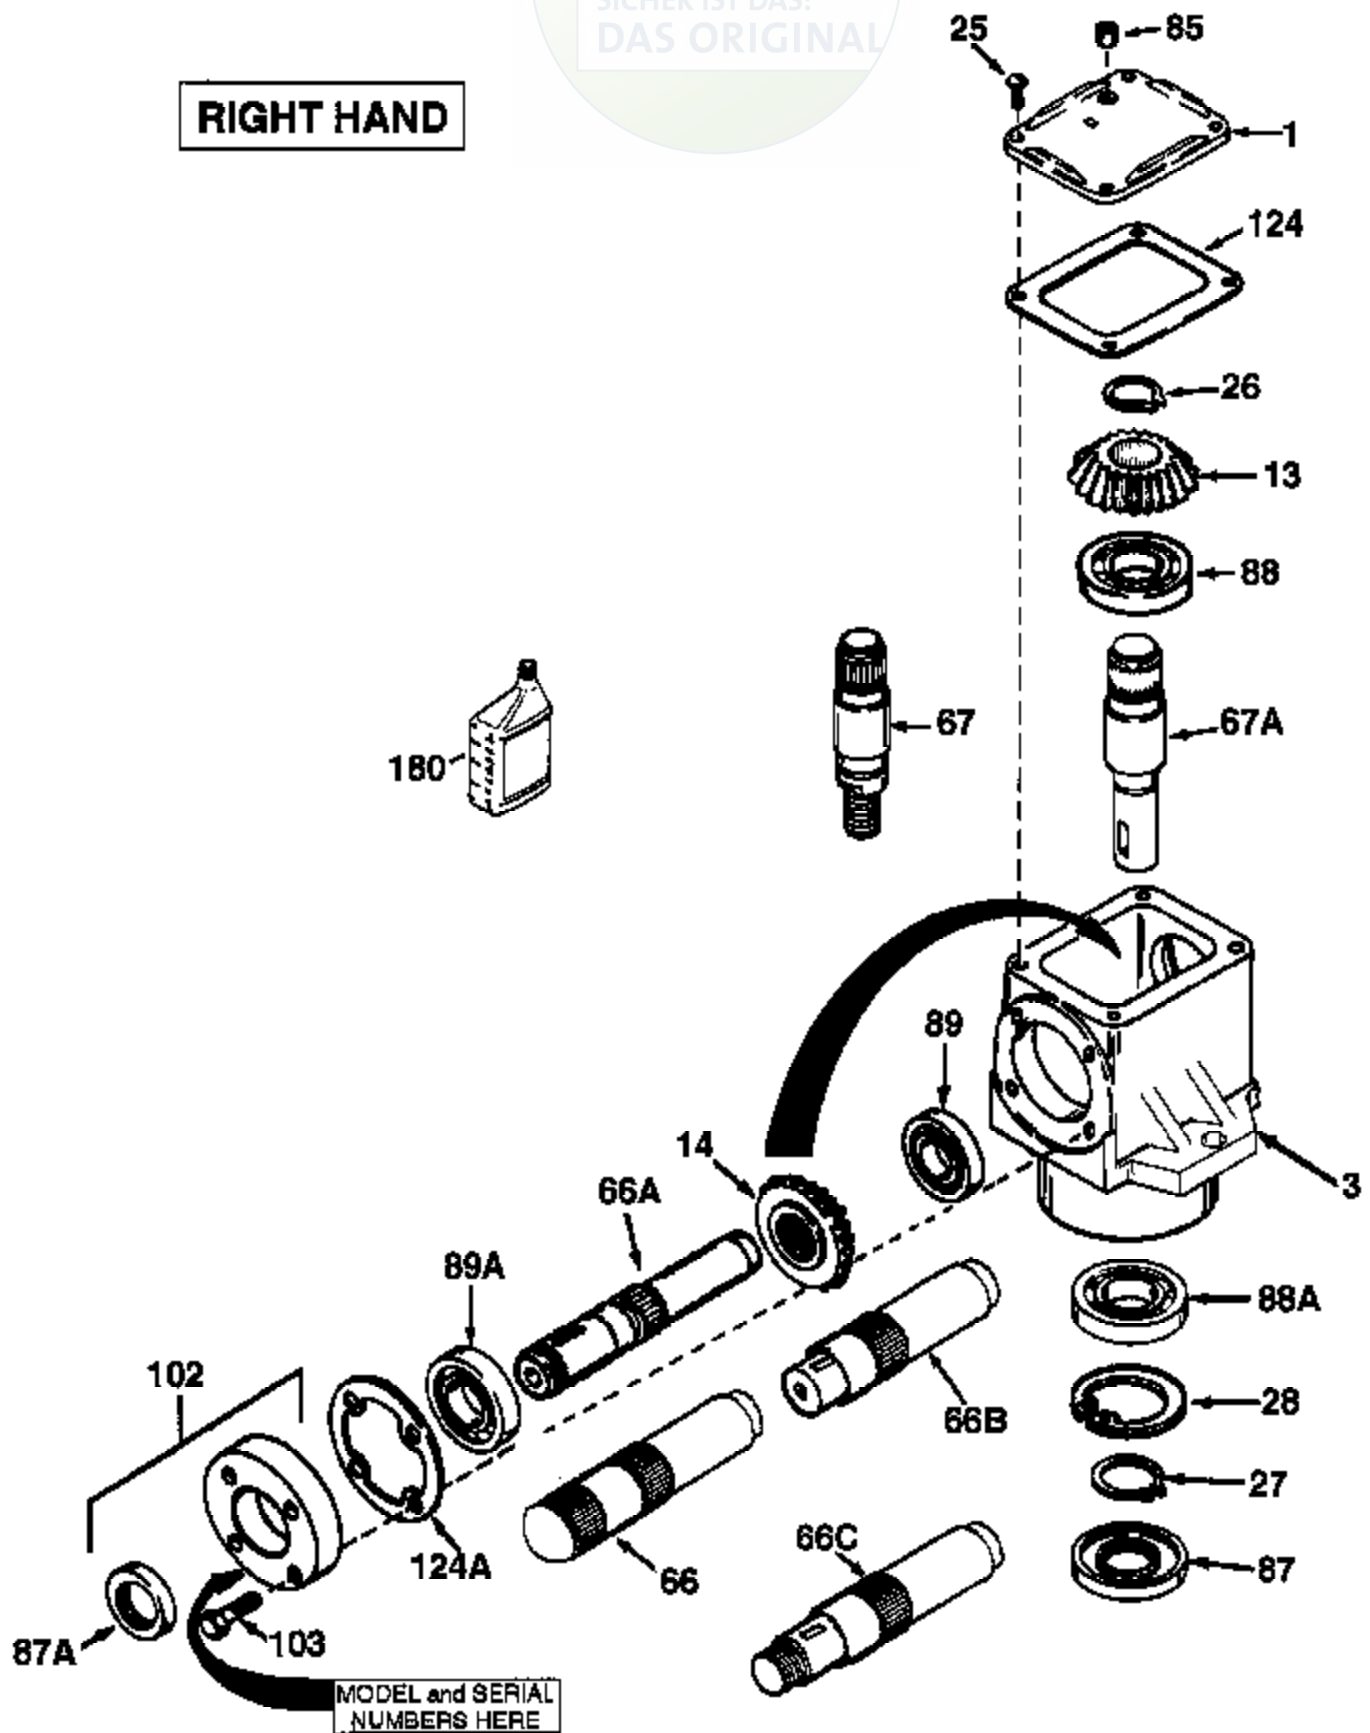

JOIST

SICHER IST DAS:
DAS ORIGINAL

RIGHT HAND

Ref #	Part Number	Qty	Description
1	772067		Cover
3	770092A		Right Angle Drive Housing
13	778101A		Miter Gear (17 teeth) (7/8" ID)
14	778101A		Miter Gear (17 teeth) (7/8" ID)
25	792025		Screw, 10-24 x 1/2"
26	788018		Retainer Ring
27	788019		Retainer Ring
28	792119		Snap Ring
66	776040A		Input Shaft (4-1/2" long)
67	776261		Output Shaft (4.460" long)
85	792039		Pipe Plug, 1/8-27 (countersunk headle ss)
87A	788031		Oil Seal
87	788029	1000-1000-035	Oil Seal
88	780034	Peerless	Ball Bearing
88A	780034		Ball Bearing
89	780024		Ball Bearing
102	786029		Retainer Cap & Seal (Incl. 87A & 103)
103	792026		Screw, 1/4-20 x 7/8"
124	788028		Cover Gasket
124A	788030B		Cap Gasket
180	730229A		Gear Oil 80W90